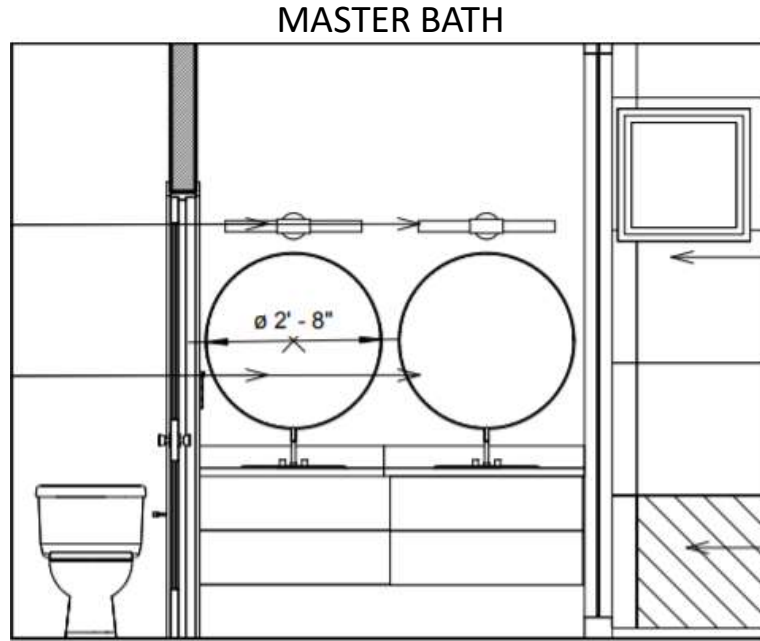

Cabinetry

ESTD / 1999

KIM LAYNE

interiors

POWDER BATH

Cabinetry

Hardwood Floors

32" round black metal mirrors

Cabinetry

Floors + Shower Back Wall

Shower Side Walls
24x24, straight set

ESTD / 1999

KIM LAYNE

interiors

Shower Back Wall

Shower Floor
2x2 mosaic