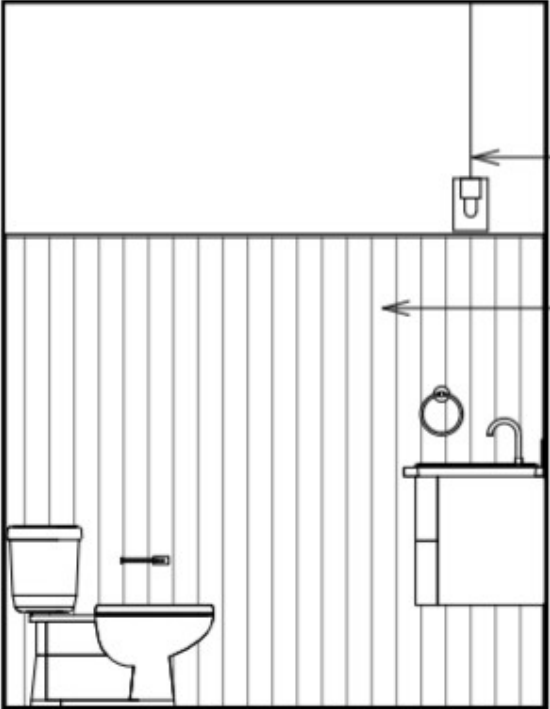

Cabinetry

ESTD / 1999

KIM LAYNE

interiors

POWDER BATH

Cabinetry

Hardwood Floors

32" round black metal mirrors

Cabinetry

Floors + Shower Back Wall

Shower Side Walls
24x24, straight set

ESTD / 1999

KIM LAYNE

interiors

Shower Back Wall

Shower Floor
2x2 mosaic