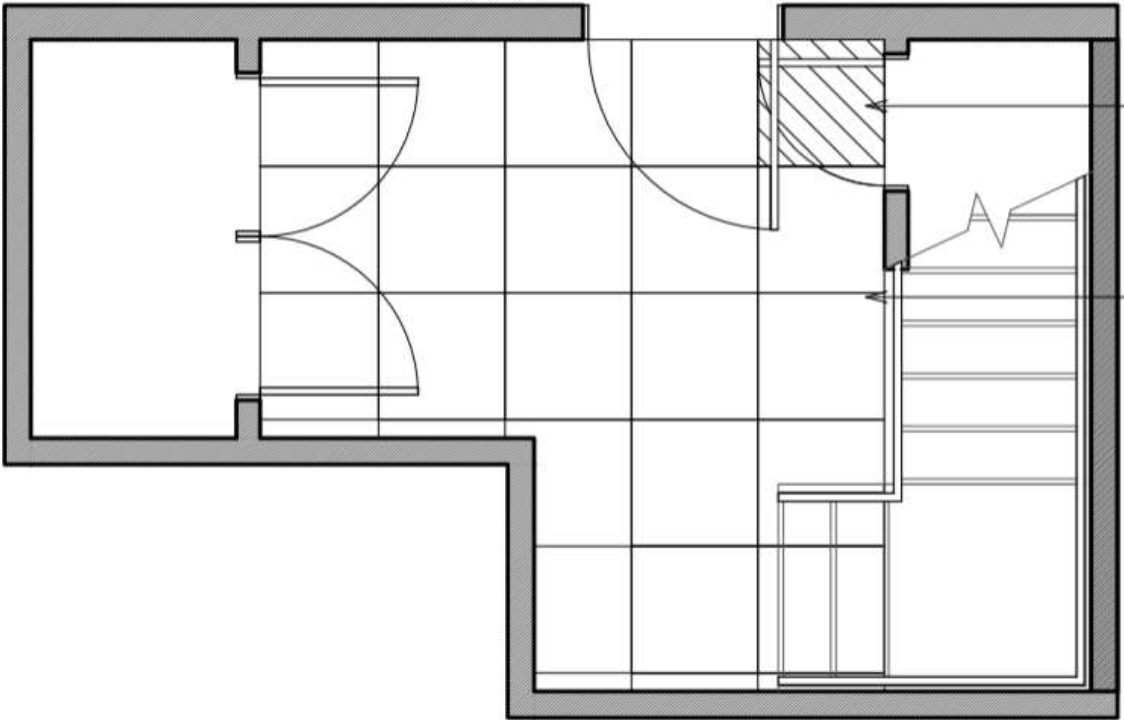

Cabinetry

Floors + Shower Back Wall

Shower Side Walls
24x24, straight set

ESTD / 1999

KIM LAYNE

interiors

Shower Back Wall

Shower Floor
2x2 mosaic

GUEST BATH

Cabinetry

Tub Walls
16x32, Straight Set

Floors
16x32, Straight Set

OWNER'S ENTRY

Floor Tile
24x24, straight set

ESTD / 1999

KIM LAYNE