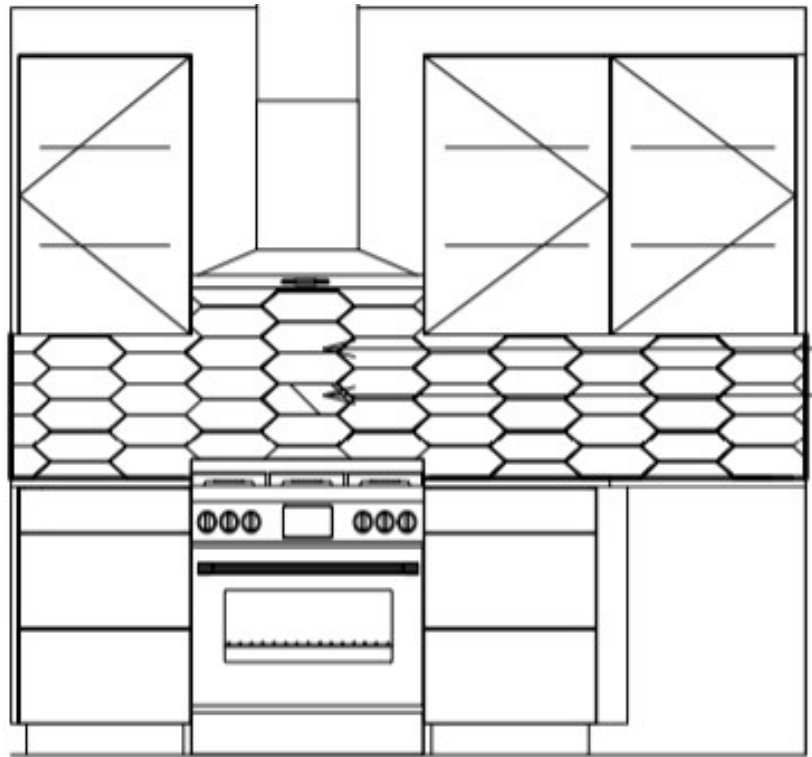

Cabinetry

ESTD / 1999

KIM LAYNE

interiors