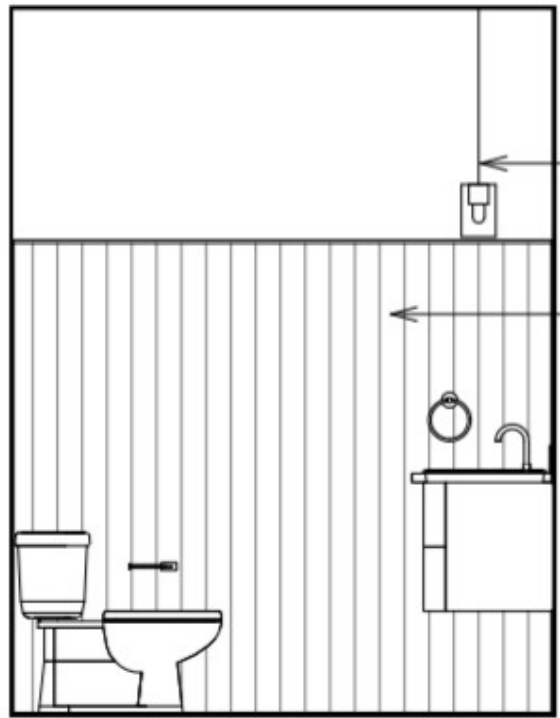

# KITCHEN

Backsplash

Cabinetry

ESTD / 1999

KIM LAYNE

interiors

POWDER BATH

Cabinetry

### MASTER BATH

Shower Back Wall

Floors + Shower Back Wall

Shower Side Walls  
24x24, straight set

Shower Floor  
2x2 mosaic

GUEST BATH

Tub Walls  
16x32, Straight Set

Cabinetry