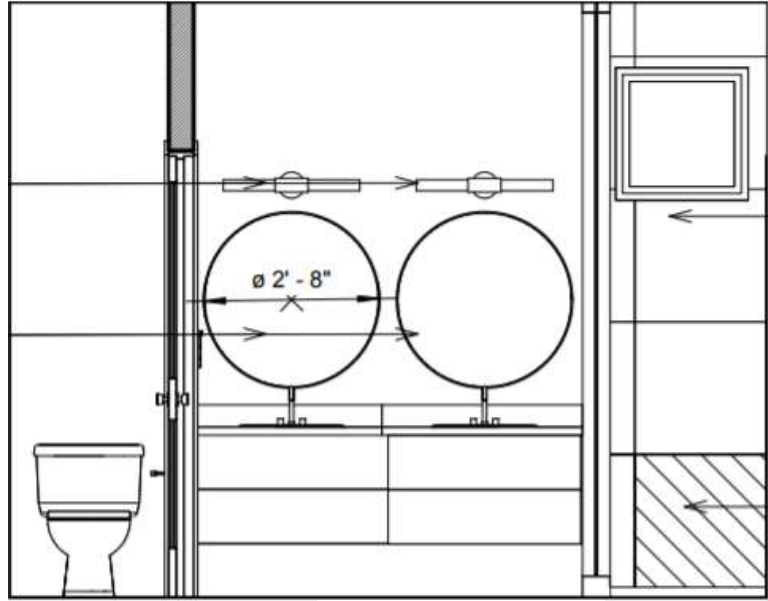

### MASTER BATH

Shower Back Wall

Floors + Shower Back Wall

Shower Side Walls  
24x24, straight set

Shower Floor  
2x2 mosaic

GUEST BATH

Tub Walls  
16x32, Straight Set

Cabinetry