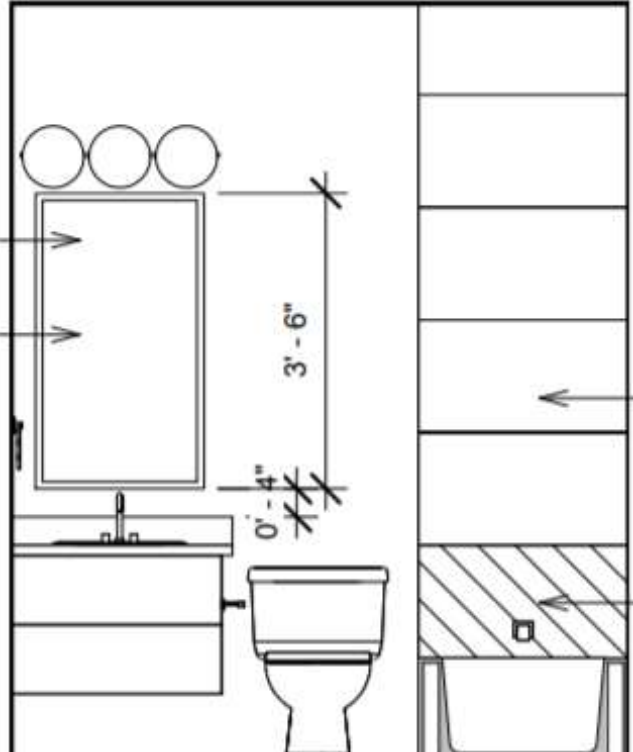

### MASTER BATH

Shower Back Wall

Floors + Shower Back Wall

Shower Side Walls  
24x24, straight set

Shower Floor  
2x2 mosaic

GUEST BATH

Tub Walls  
16x32, Straight Set

Cabinetry

Floors  
16x32, Straight Set

OWNER'S ENTRY

Floor Tile  
24x24, straight set

ESTD / 1999

KIM LAYNE

interiors