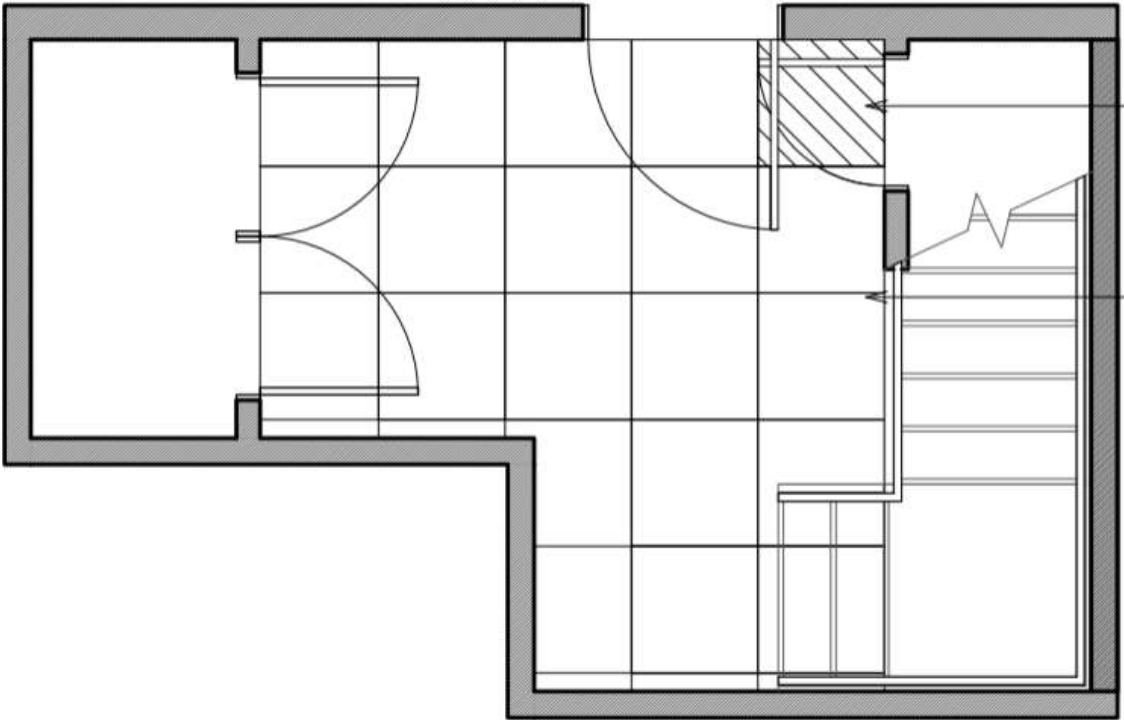

### MASTER BATH

Shower Back Wall

Floors + Shower Back Wall

Shower Side Walls  
24x24, straight set

Shower Floor  
2x2 mosaic

GUEST BATH

Tub Walls  
16x32, Straight Set

Cabinetry

Floors  
16x32, Straight Set

OWNER'S ENTRY

Floor Tile  
24x24, straight set

ESTD / 1999

KIM LAYNE

interiors